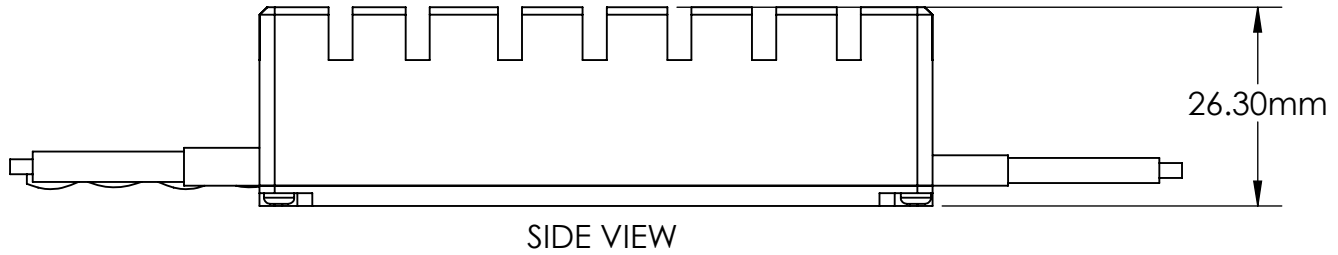

6

5

4

3

2

1

MATERIAL:	AL ALLOY	DWG NO.	Q SERIES 80 A ESC	A4
WEIGHT:	153 gm (Incl wire)	SCALE:	1:2	ALL DIM IN MM

6