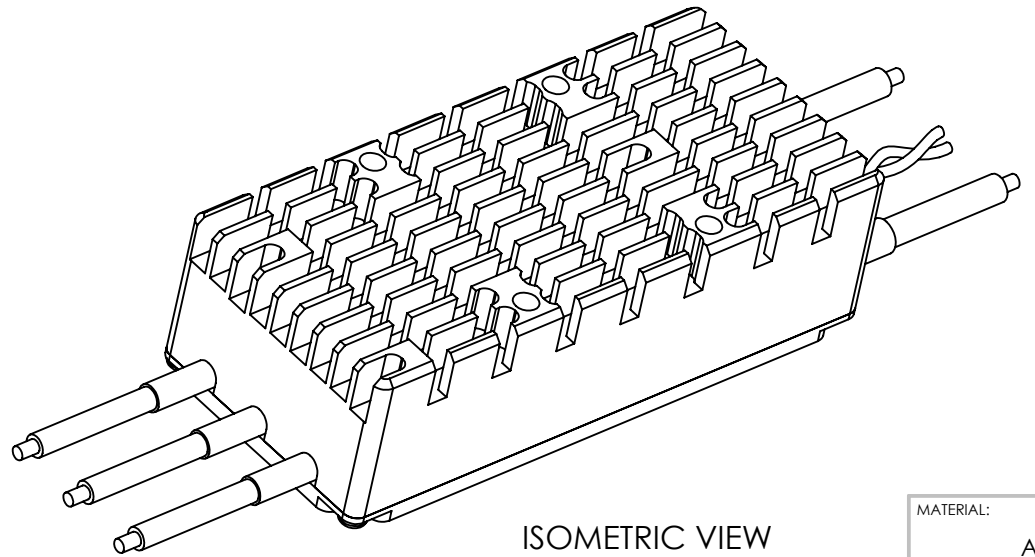

6

5

4

3

2

1

MATERIAL:	AL ALLOY	DWG NO.	Q SERIES 80 A ESC	A4
WEIGHT:	153 gm (Incl wire)	SCALE:	1:2	ALL DIM IN MM

6