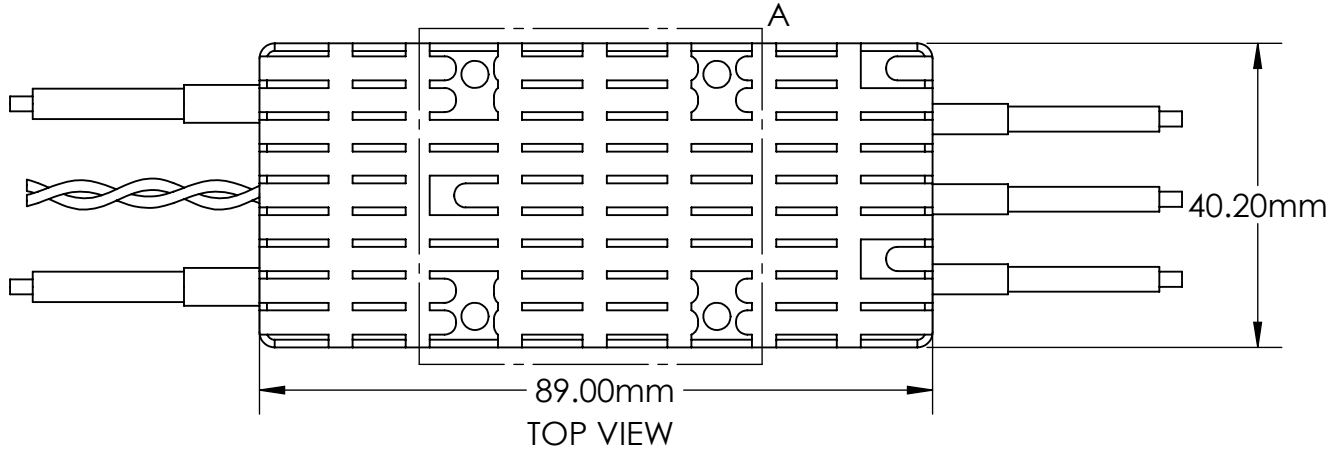

6

5

4

3

2

1

MATERIAL:	AL ALLOY	DWG NO.	Q SERIES 80 A ESC	A4
WEIGHT:	153 gm (Incl wire)	SCALE:	1:2	ALL DIM IN MM

6