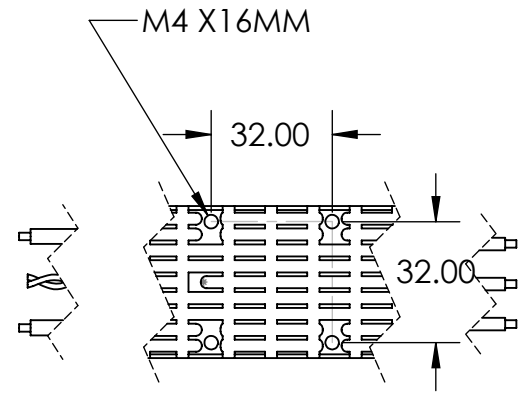

6

5

4

3

2

1

MATERIAL:	AL ALLOY	DWG NO.	Q SERIES 80 A ESC	A4
WEIGHT:	153 gm (Incl wire)	SCALE:	1:2	ALL DIM IN MM

6