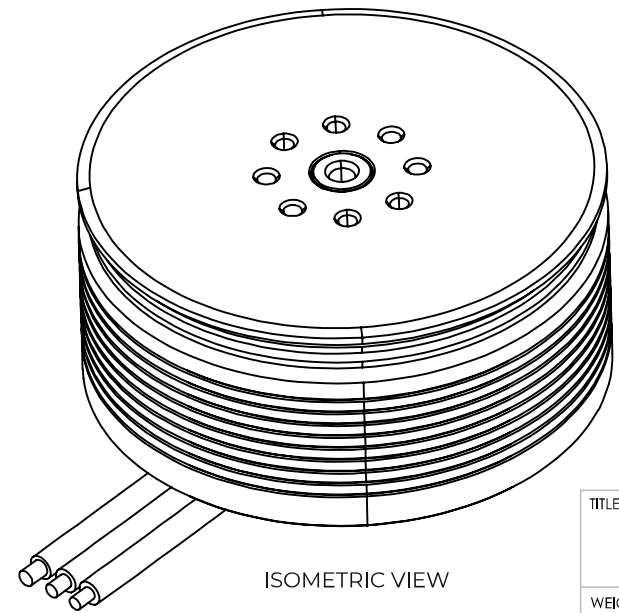

6 5 4 3 2 1

D

D

TOP VIEW
(PROP MOUNT)

BOTTOM VIEW
(MOTOR MOUNT)

C

C

SIDE VIEW

ISOMETRIC VIEW

TITLE:
RD MI X6 6218 UAV BLDC MOTOR
 WEIGHT : 409 gm (Incl wire) ALL DIM ARE IN MM

6 5 4 3 2 1

A

A