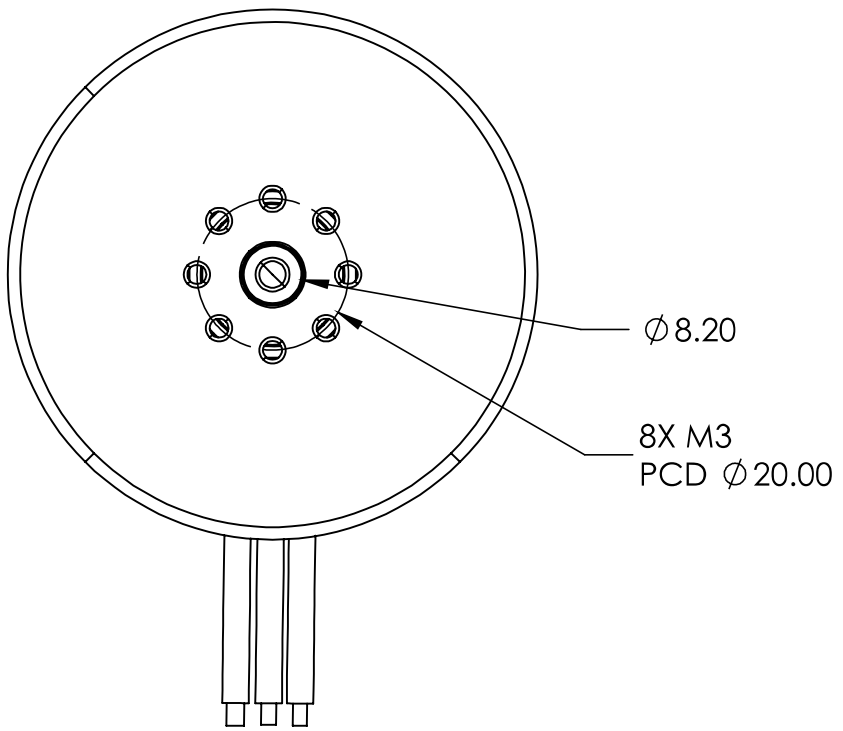

6 5 4 3 2 1

D

D

TOP VIEW
(PROP MOUNT)

BOTTOM VIEW
(MOTOR MOUNT)

C

C

SIDE VIEW

ISOMETRIC VIEW

TITLE:
RD MI X6 6218 UAV BLDC MOTOR
 WEIGHT : 409 gm (Incl wire) ALL DIM ARE IN MM

6 5 4 3 2 1

A

A