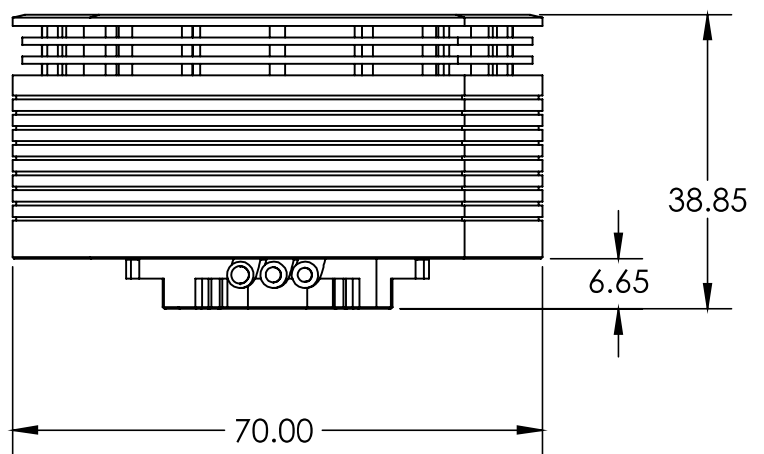

6 5 4 3 2 1

D

D

TOP VIEW
(PROP MOUNT)

BOTTOM VIEW
(MOTOR MOUNT)

C

C

SIDE VIEW

ISOMETRIC VIEW

TITLE:
RD MI X6 6218 UAV BLDC MOTOR
 WEIGHT : 409 gm (Incl wire) ALL DIM ARE IN MM

6 5 4 3 2 1

A

A