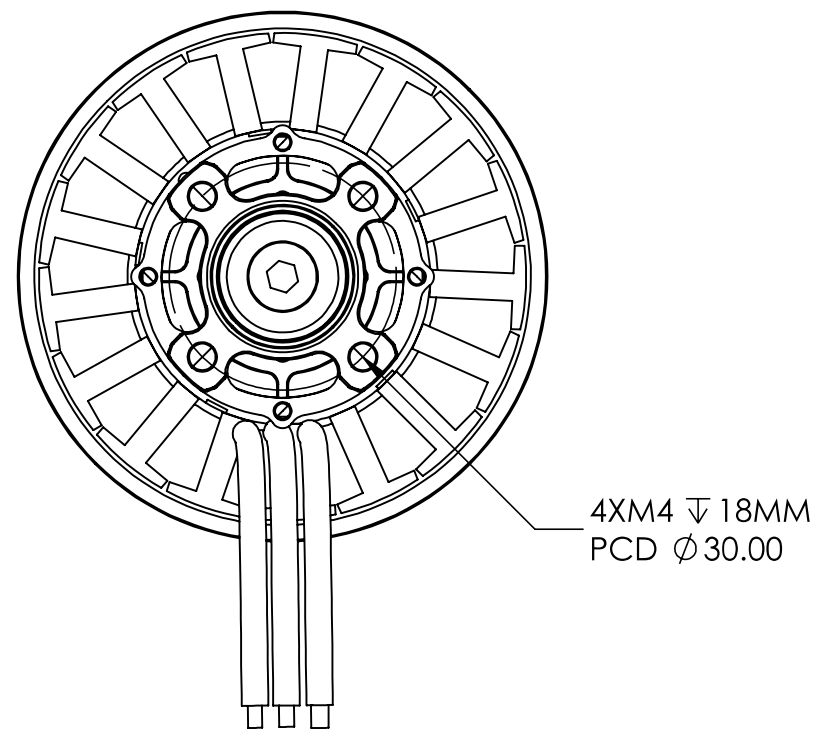

6 5 4 3 2 1

D

D

TOP VIEW
(PROP MOUNT)

BOTTOM VIEW
(MOTOR MOUNT)

C

C

SIDE VIEW

ISOMETRIC VIEW

TITLE:
RD MI X6 6218 UAV BLDC MOTOR
 WEIGHT : 409 gm (Incl wire) ALL DIM ARE IN MM

6 5 4 3 2 1

A

A